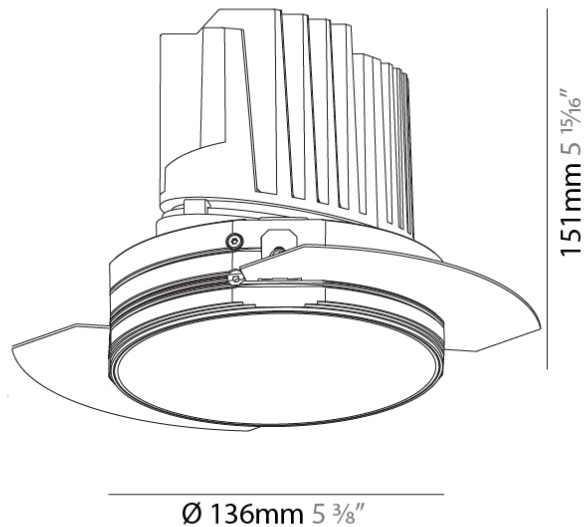

GENERAL

Series: Bioniq
 Subseries: Bioniq Round Deep
 Brand: Prolicht
 Division: Architectural
 Mounting Type: Trimless
 Mounting Location: Ceiling
 Subcategory: Downlight

PHYSICAL

Shape: Round
 Diameter (mm): 136
 Diameter (in): 5 3/8
 Height (mm): 151
 Height (in): 5 15/16
 Ceiling Thickness (mm): 10 / 12.5 / 15 / 25
 Ceiling Thickness (in): 3/8 or 1/2 or 9/16 or 1
 Min. Recessing Depth (mm): 170
 Min. Recessing Depth (in): 6 11/16
 Light Distribution: Downlight
 Weight (kg): 1.078
 Weight (lbs): 2.37
 Fixture Finish: SSR / BKV / CWI / CRY / HAB / UFT / ITA / RUA / FTG / MYG / LOD / PUS / FRO / FUP / KIA / POP / BLS / SPG / MEY / GOH / GUM / CHC / COM / ABZ / JAG / OBR / MOS / ROR
 Fixture Material: Aluminum Die Cast
 Cut-out Measurements: Ø 140mm / 5 1/2"
 Upon Request: Unique Ceiling Thickness

OPTICAL

Reflector°: 18 / 34
 Optic°: Lens Pack - No Lens / Linear Spread Lens / Honeycomb / Spread Lens
 Adjustability: Fixed
 Upon Request: Special Beam Angles

RATINGS AND CERTIFICATIONS

382, F 416-247-9319, www.zaneen.com
 Certified and tested for North American standards at the end of the existing Model #. For assistance on 'custom' specifications, contact zteam@zaneen.com.
 In a constant effort to supply the best product, we reserve the right to change specifications or materials without notice. The most recent specification sheets are found at zaneen.com
 IP rating: IP20